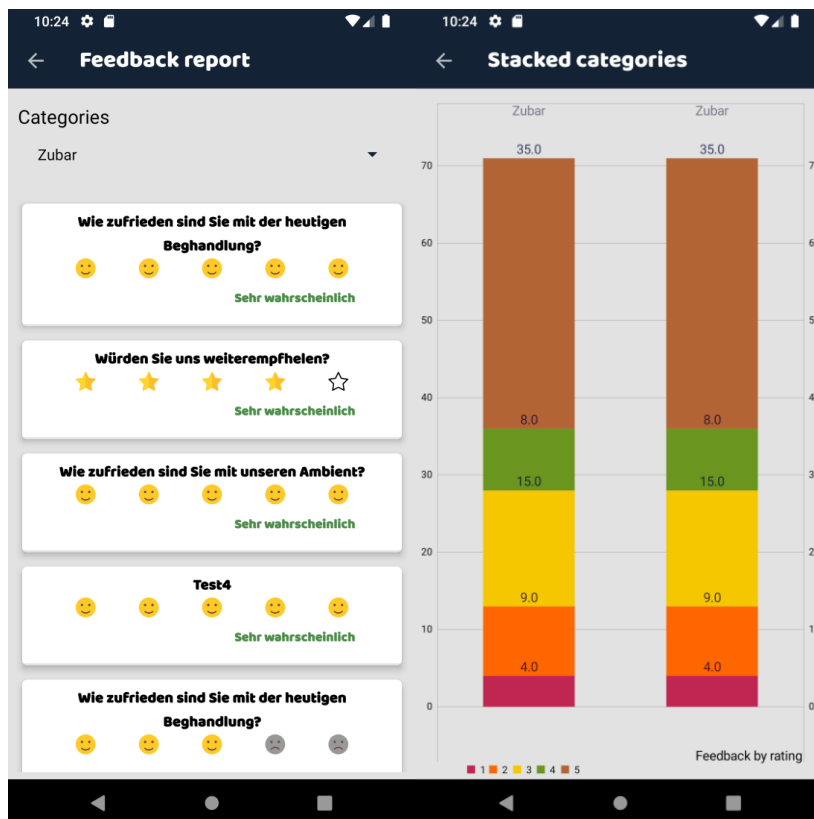

Android Admin application

Splash, Login & SignUp screen

Questions

Categories

Company

Reports

Kiosk application

Kioskmodusdaten