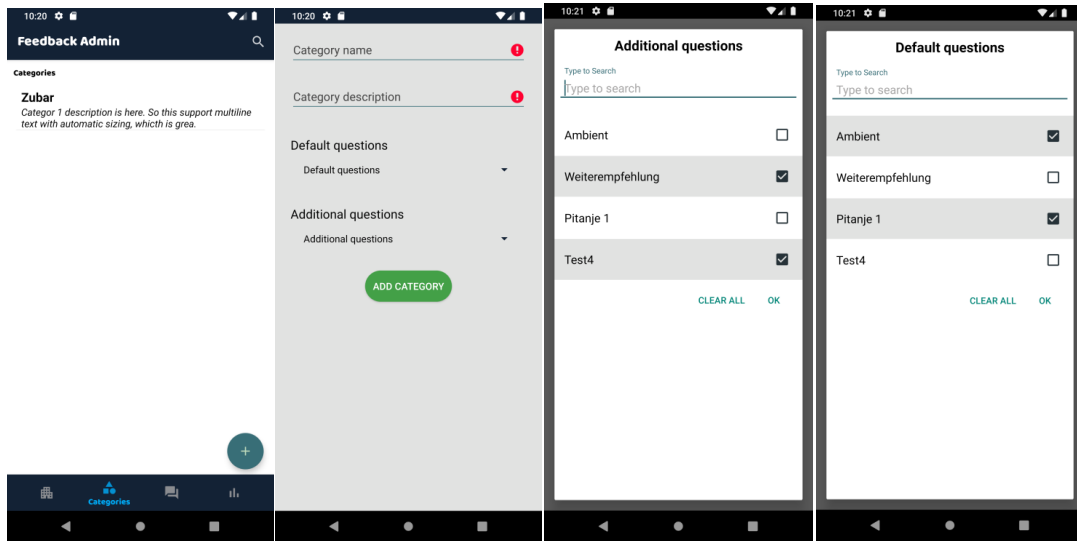

Android Admin application

Splash, Login & SignUp screen

Questions

Categories

Company

Reports

Kiosk application

Kioskmodusdaten