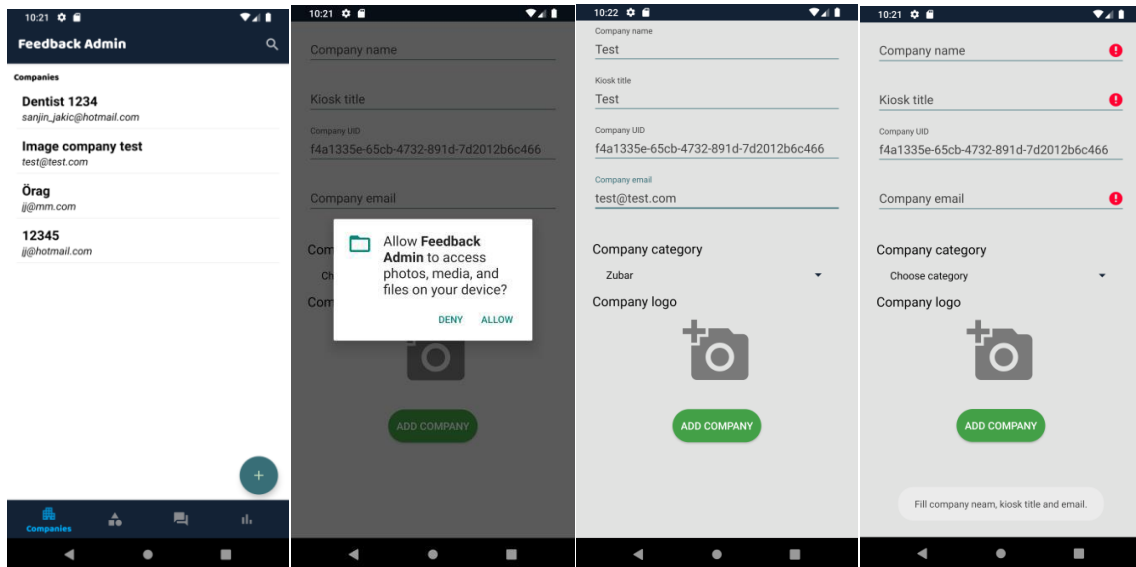

Android Admin application

Splash, Login & SignUp screen

Questions

Categories

Company

Reports

Kiosk application

Kioskmodusdaten