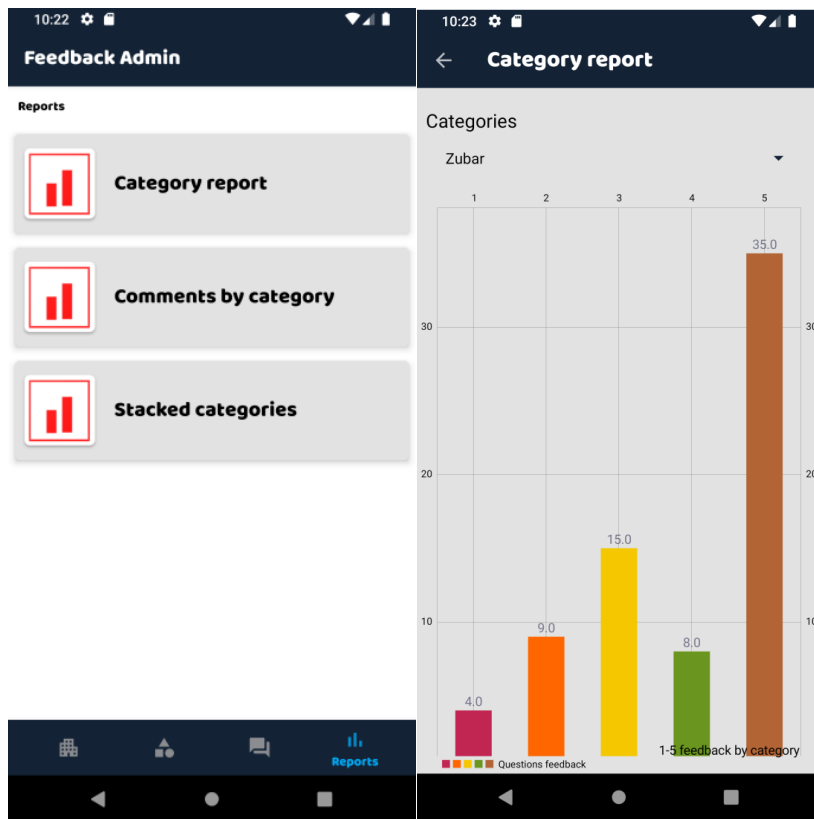

Android Admin application

Splash, Login & SignUp screen

Questions

Categories

Company

Reports

Kiosk application

Kioskmodusdaten