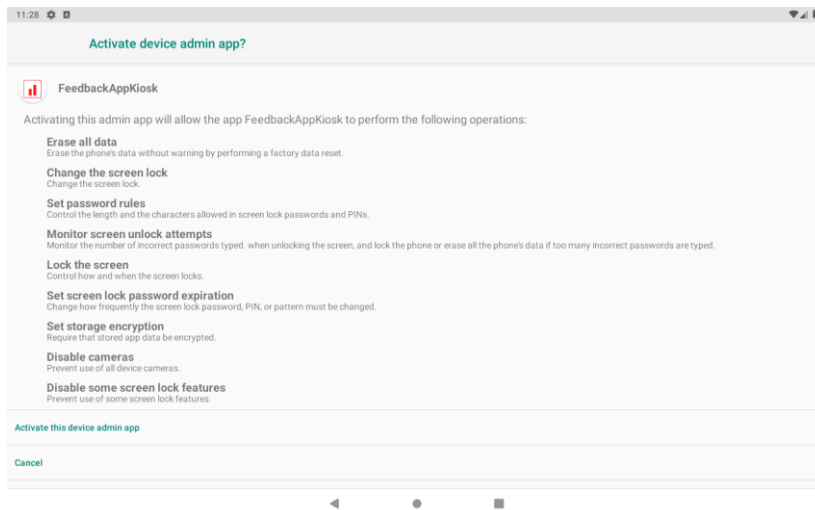

Android Admin application

Splash, Login & SignUp screen

Questions

Categories

Company

Reports

Kiosk application

Kioskmodusdaten