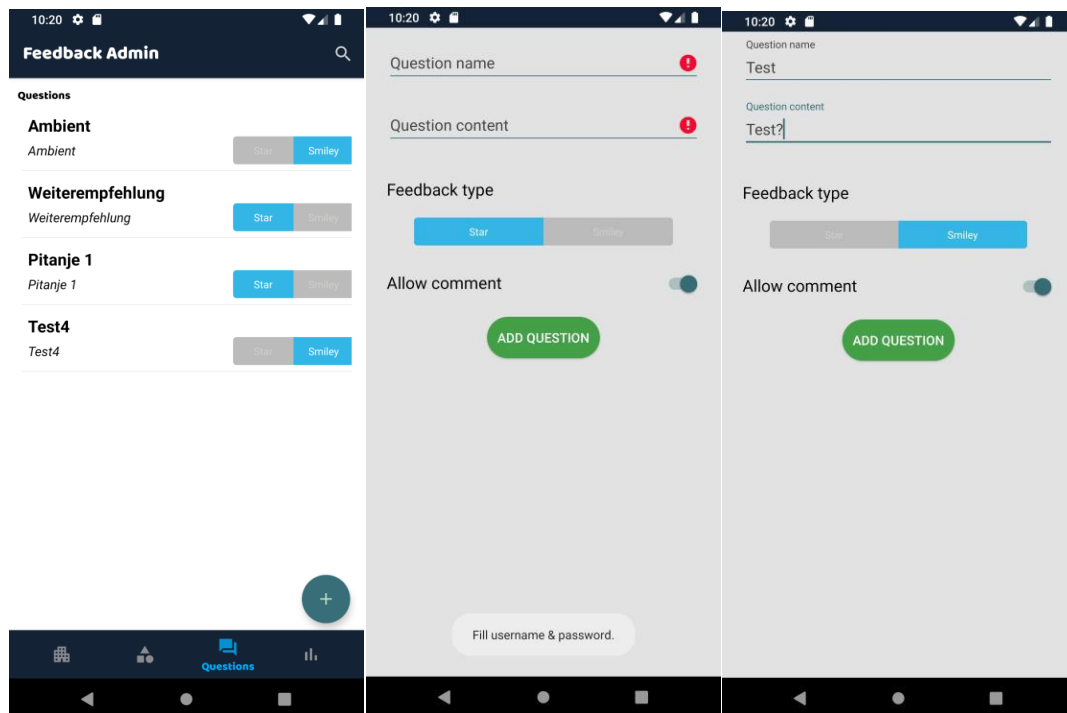

Android Admin application

Splash, Login & SignUp screen

Questions

Categories

Company

Reports

Kiosk application

Kioskmodusdaten